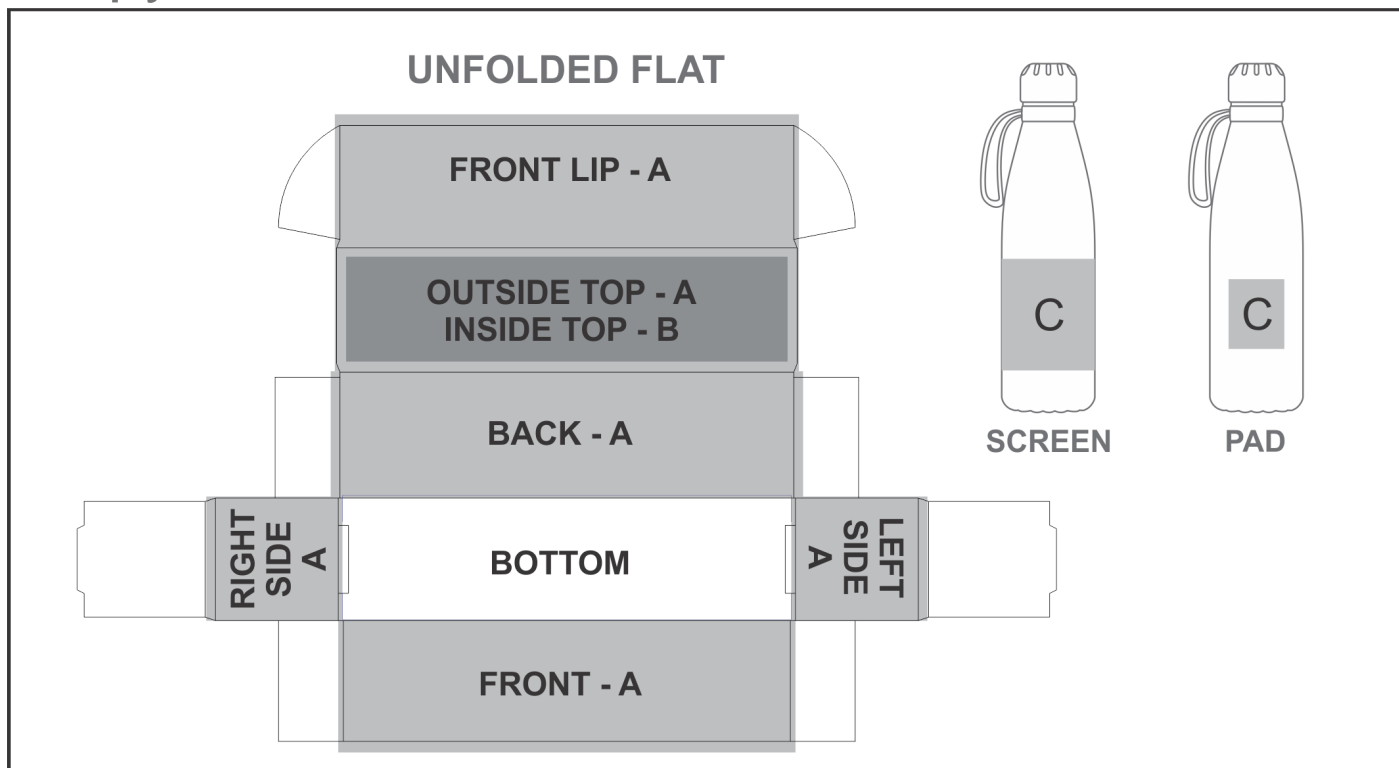

GF-KS-883-B

Loopy Bottle in Bianca Custom Gift Box

Need to know:

- Includes 1-Position Direct Print on Box AND - Includes 1-Colour, 1-Position Screen Wrap (setup fee applies)

- **Please Note:** Due to the nature of the printing process, any white in a logo cannot be branded and we cannot guarantee an exact colour match as the box has a matt finish. The nature and inconsistency of the pre-cut boards may create a 1-3mm of unbranded space on the front lip and imperfections may be found within the print. Large solid coverage prints are not recommended, if large solid coverage is required, it is recommended on kraft boxes as imperfections are less noticeable.

Branding Options:

Position B

1. Digital Custom Packaging (DCP-CHG-2)
Full Colour
Size: 258mm wide x 62mm high

Position A

1. Digital Custom Packaging (DCP-CHG-2)
Full Colour
Size: 436,5mm wide x 364,5mm high

Position C

1. Screen Wrap (SW)
1 Colour
Size: 180mm wide x 80mm high
2. Pad Printing (PC)
4 Colours
Size: 40mm wide x 50mm high